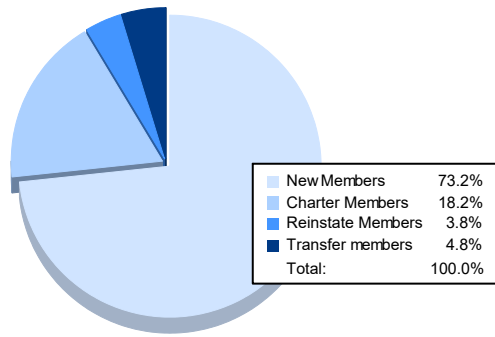

Year	New Clubs	Dropped Clubs	Gain/ Loss Clubs	New Members	Charter Members	Reinstate Members	Transfer Members	Total Member Added	Total Members Dropped	Gain/ Loss Members
2016-2017	1	1	0	237	30	14	1	282	228	54
2017-2018	0	0	0	99	3	13	9	124	349	-225
2018-2019	2	0	2	197	60	10	6	273	206	67
2019-2020	0	0	0	106	13	5	2	126	240	-114
2020-2021	1	3	-2	153	38	8	10	209	145	64
<b>Average</b>	<b>1</b>	<b>1</b>	<b>0</b>	<b>158</b>	<b>29</b>	<b>10</b>	<b>6</b>	<b>203</b>	<b>234</b>	<b>-31</b>

### Membership Composition June 2021 Cumulative